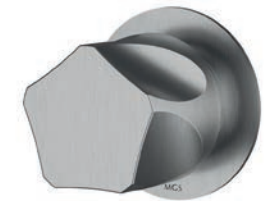

PE446

Volume control
Rubinetto di chiusura
Absperrventil
Robinet d'arrêt

Ø70 mm

Rough in valve 3/4" - includes stop | Parte incasso 3/4" | Unterputz Einheit 3/4" | Partie encastrée 3/4"

SV9INC.229 EUB € 270

Valve extensions kit 15 mm | Prolunghe aste manopole 15 mm | Verlängerungs - Set für Griffe 15 mm | Rallonges raccordement poignées 15 mm

SV9KPM.354 € 30

Valve extension 34 mm | Prolunghe aste manopole | Verlängerungs - Set für Griffe 34 mm | Rallonges raccordement poignées 34 mm

SV9KPM.228 € 45

FINISHES

All finishes over matte solid stainless steel - Finiture su base acciaio massiccio satinato - Oberflächenfinish über massiven gebürsteten Edelstahl - finissages sur acier massif brossé
VAT not included - prezzi IVA esclusa - Preise ohne MWST - prix hors TVA

0446PE238V

Stainless Steel

€ 350

0446PE438V

Black Steel

€ 550

0446PE838V

Titanium

€ 550

0446PEH38V

Bronze

€ 550

0446PEL38V

Light Gold

€ 550