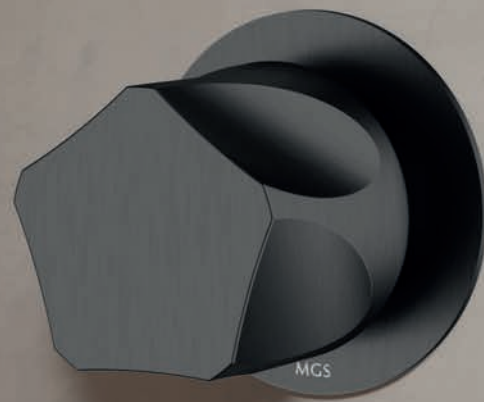

€ 610

0444PEH38V

Bronze

€ 610

0444PEL38V

Light Gold

€ 610

Black Steel