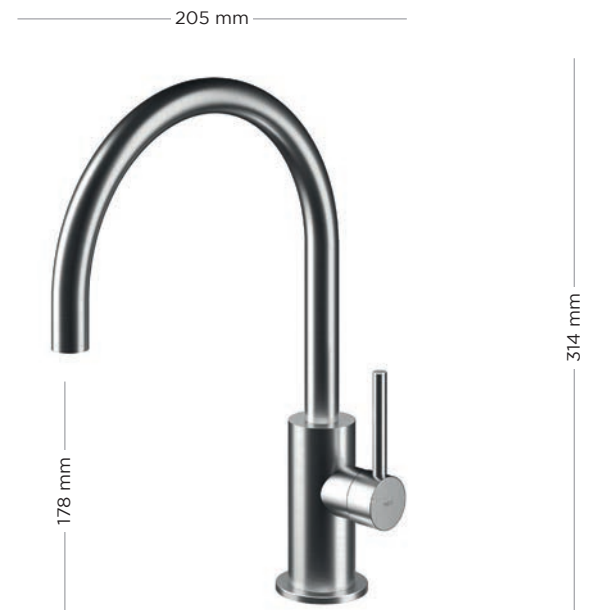

MB264

Single lever mixer - rotating spout
Miscelatore monocomando - canna orientabile
Einhebelmischer - Schwenkauslauf
Mitigeur monocommande - bec orientable