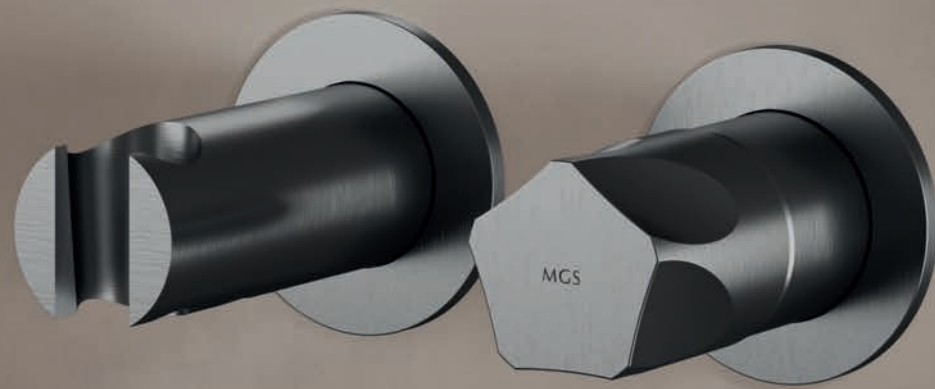

0456PEH38V

Bronze

€ 1750

0456PEL38V

Light Gold

€ 1750

Titanium

PE459