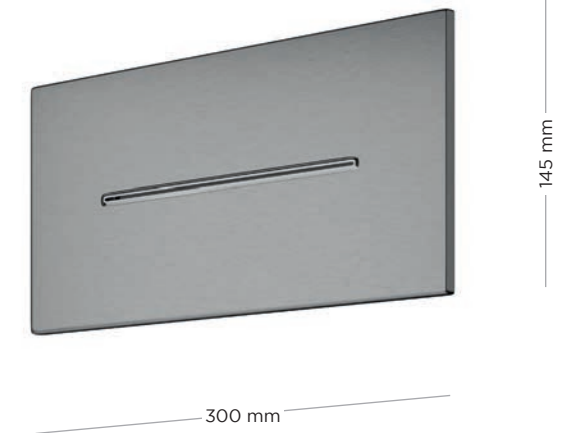

0623SO213V

Stainless Steel

€ 11300

Light Gold

SO624

Concealed, wall mounted - waterfall
Cascata d'acqua a incasso muro
Wandschwall - Brause
Cascade d'eau à mur

FEATURES

FINISHES