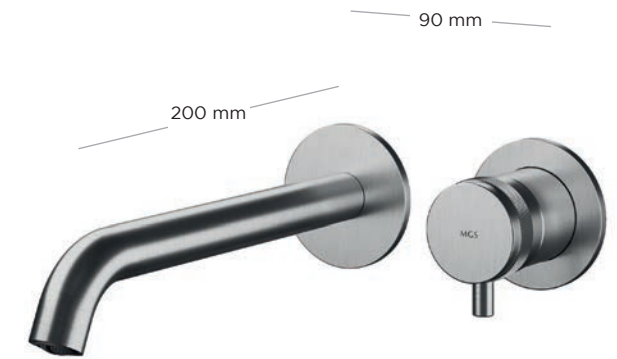

0289ER238B
Stainless Steel
€ 600

0289ER438B
Black Steel
€ 930

0289ER838B
Titanium
€ 930

0289ERH38B
Bronze
€ 930

0289ERL38B
Light Gold
€ 930

Light Gold

ER294

Single lever mixer and spout wall mounted
Miscelatore monocomando a canna da muro
Wand - Einhebelmischer
Mitigeur mural monocommande