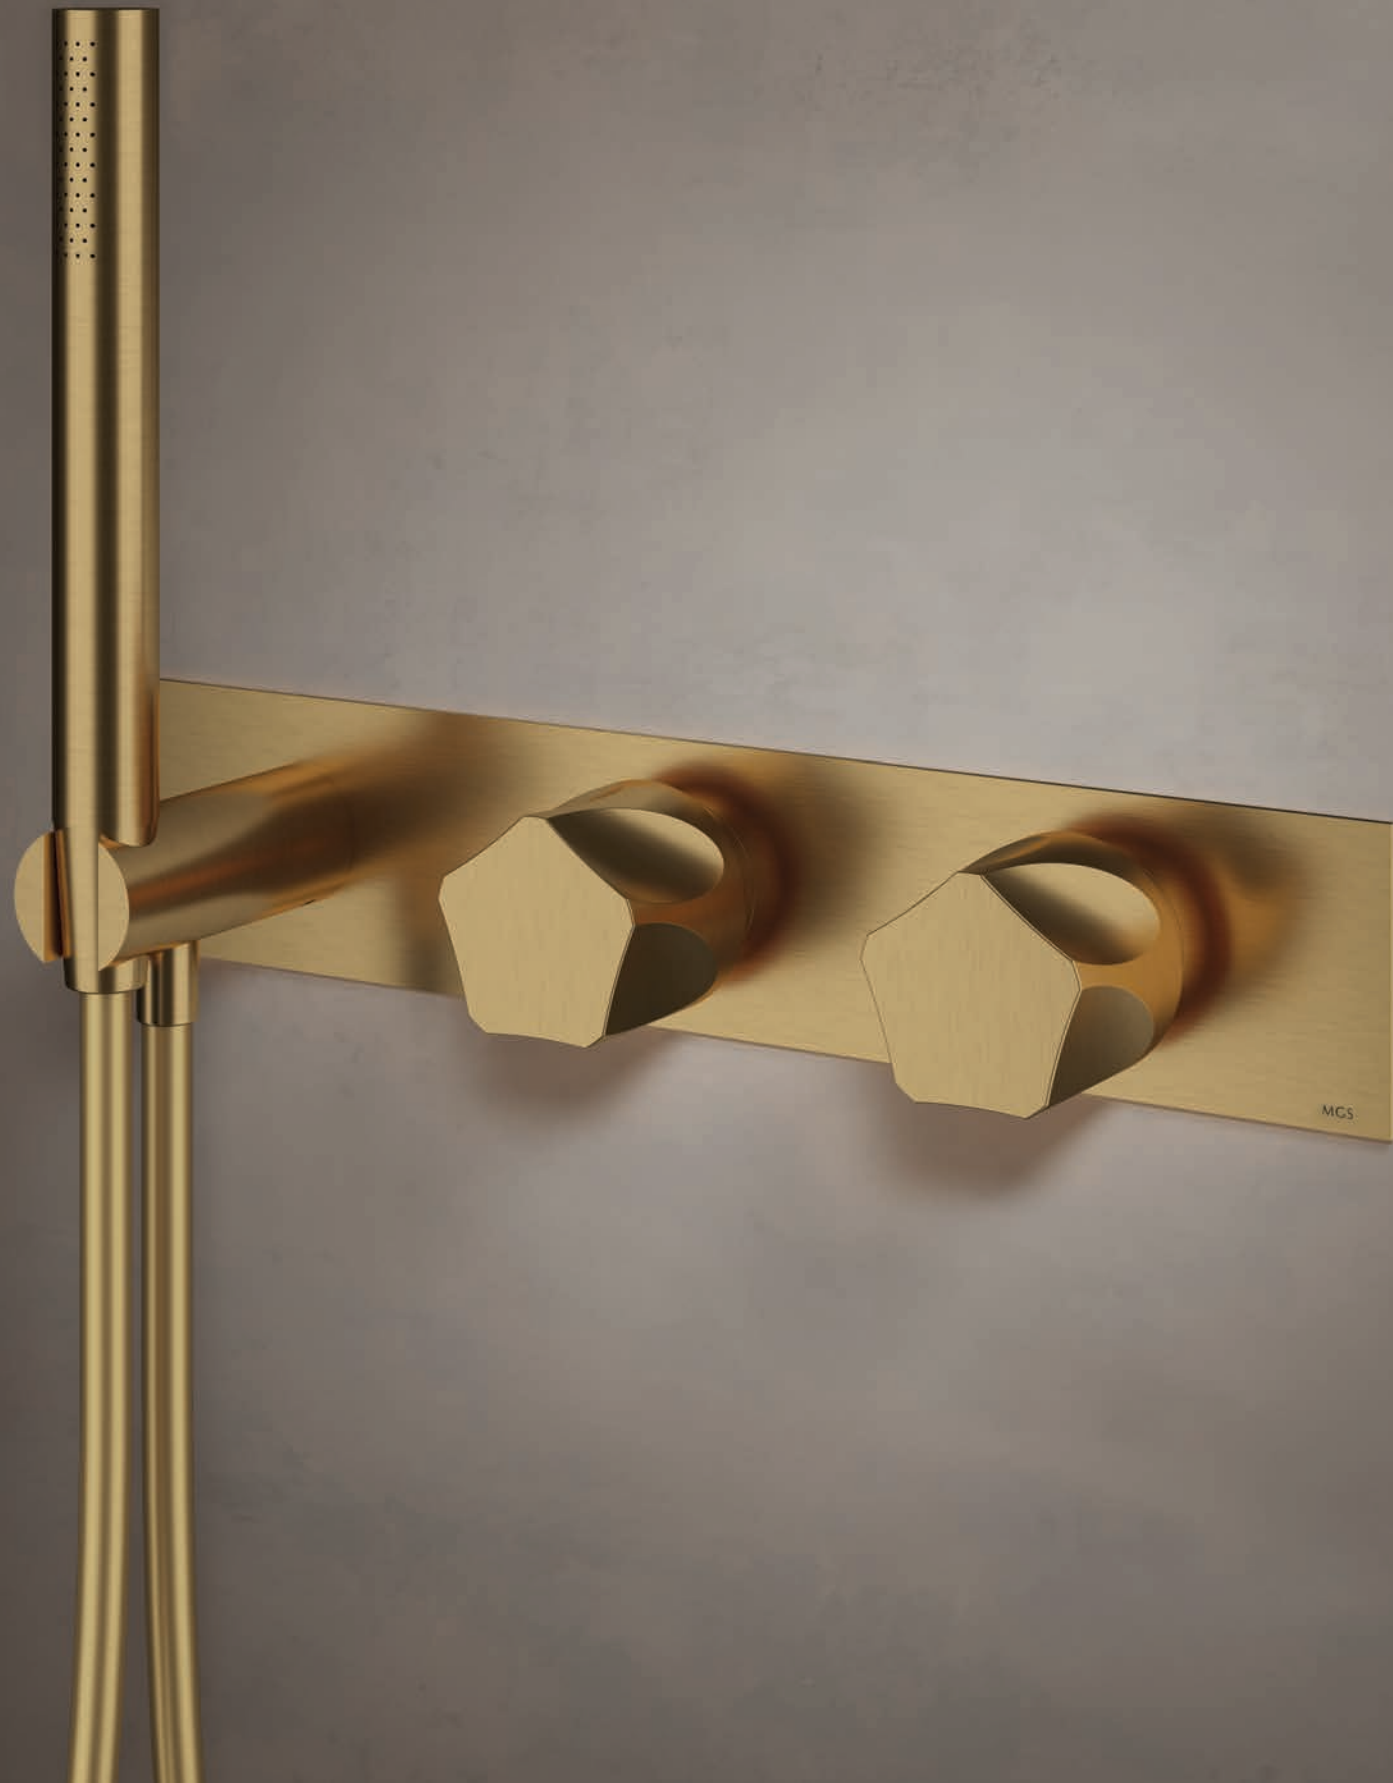

€ 550

0446PEH38V

Bronze

€ 550

0446PEL38V

Light Gold

€ 550

Light Gold