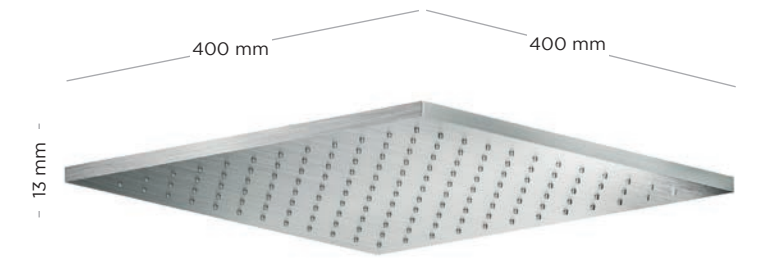

SO608

Rain Shower Head 400x400
Soffione pioggia 400x400
Regen-Kopfbrause 400x400
Douche à pluie 400x400