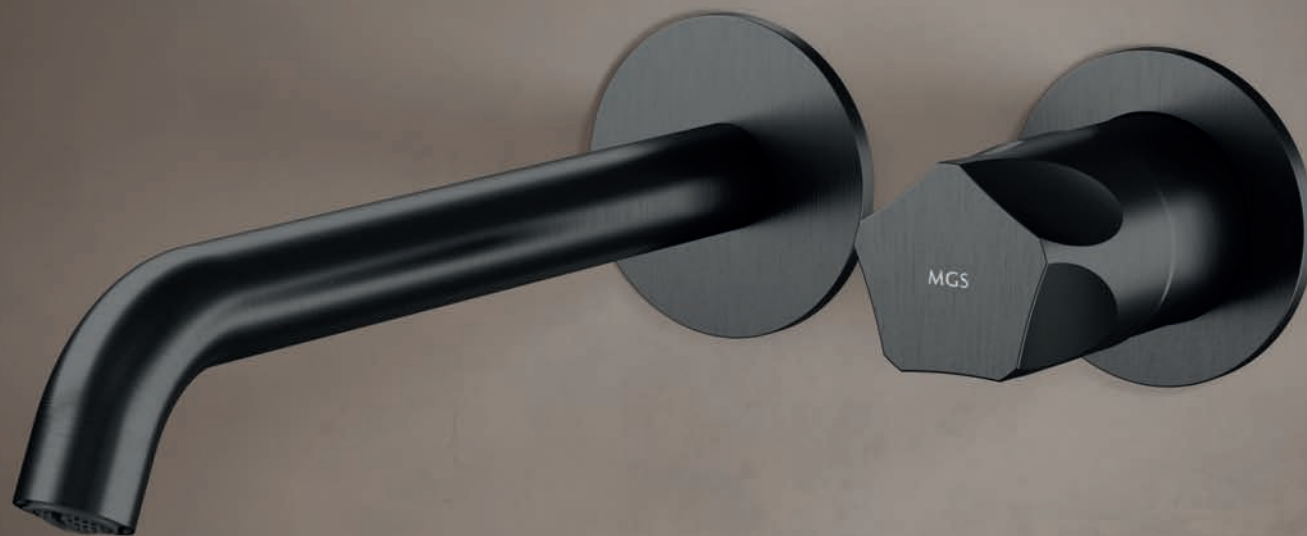

€ 970

0294PEH38B T

Bronze

€ 970

0294PEL38B T

Light Gold

€ 970

Bronze