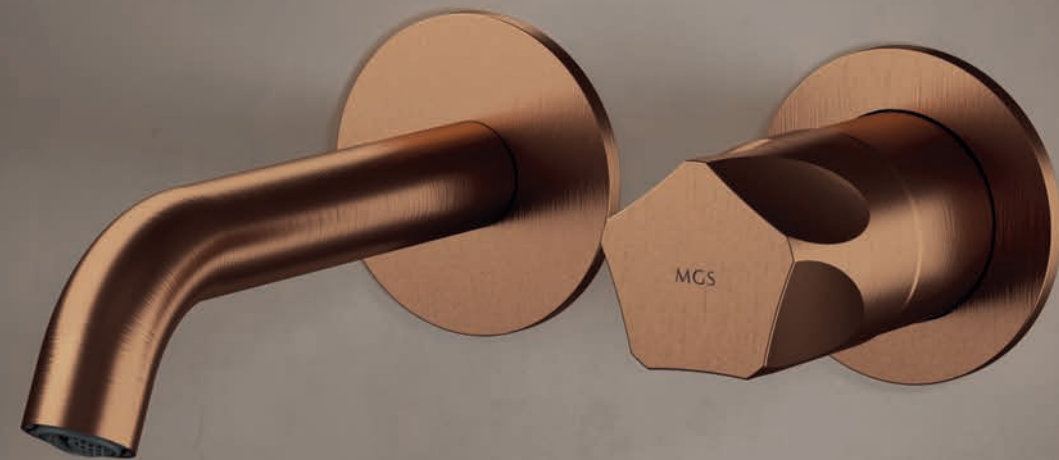

Bronze

PE295

Single lever mixer and spout wall mounted
Miscelatore monocomando a canna da muro
Wand - Einhebelmischer
Mitigeur mural monocommande

G 1/2" universal rough-in valve for 2 holes wall mounted mixer | G1/2" Parte incasso universale per miscelatori 2 fori da muro | G1/2" universal Unterputz Einheit für 2 - Loch Wandmischer | G1/2" Partie encastée universal pour mitigeur 2 trous à mur

X69.1082 EU € 455

G 1/2" universal rough-in valve for 2 holes wall mounted mixer -left | G1/2" Parte incasso universale per miscelatori 2 fori da muro - sinistro
G1/2" universal Unterputz Einheit für 2 - Loch Wandmischer - links | G1/2" Partie encastée universal pour mitigeur 2 trous à mur - gauche

X69.1082 EU L € 455

Valves extension 15 mm | Prolunghe aste manopole 15 mm | Verlängerungsset UP - Einheit 15 mm | Rallonges raccordement poignées 15 mm

SV9KPI.357 € 158

FEATURES

FINISHES

All finishes over matte solid stainless steel - Finiture su base acciaio massiccio satinato - Oberflächenfinish über massiven gebürsteten Edelstahl - finissages sur acier massif brossé
VAT not included - prezzi IVA esclusa - Preise ohne MWST - prix hors TVA

0295PE238B T

Stainless Steel

€ 610

0295PE438B T

Black Steel

€ 970

0295PE838B T

Titanium

€ 970

0295PEH38B T

Bronze

€ 970

0295PEL38B T

Light Gold

€ 970