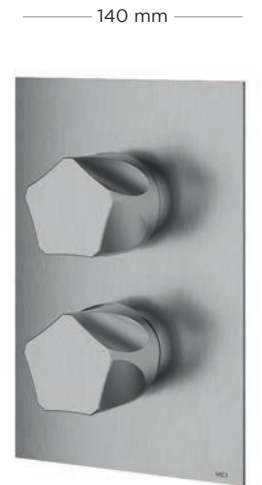

PE449

Built-in thermostatic shower mixer - 2 knobs: temperature + 3 way volume control
Miscelatore termostatico, rubinetto 3 vie con arresto
Thermostat-Mischer und Dreiweg-Umsteller mit Absperrung
Mitigeur thermostatique, robinet 3 vois avec arrêt