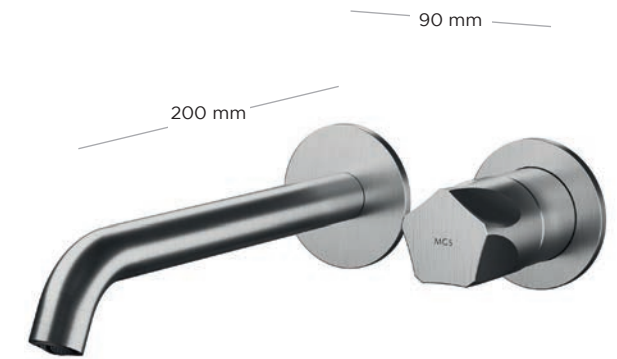

Black Steel

PE294

Single lever mixer and spout wall mounted
Miscelatore monocomando a canna da muro
Wand - Einhebelmischer
Mitigeur mural monocommande