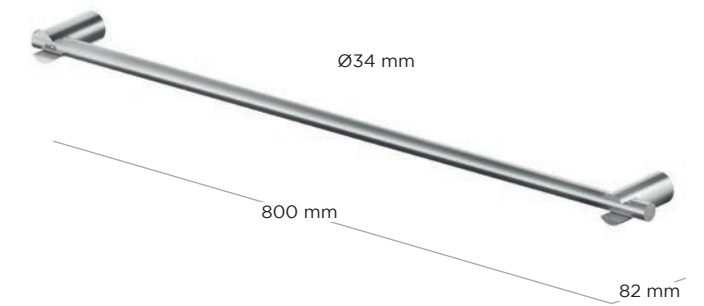

AC935

Bath towel bar
Porta telo bagno
Badetuchhalter
Porte serviette bain