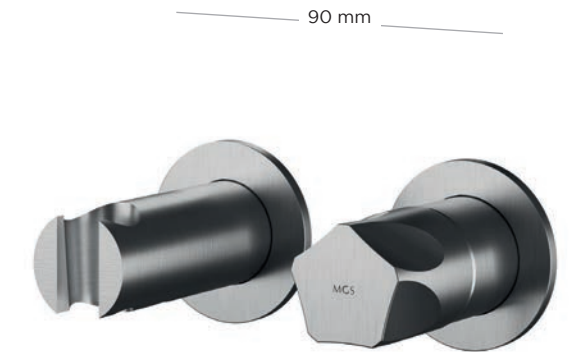

Single lever mixer with hand shower outlet & holder
Gancio doccia con presa d'acqua
Hebelmischer mit Handbrausehalterung und Wasseranschluss
Crochet pour douchette avec prise d'eau