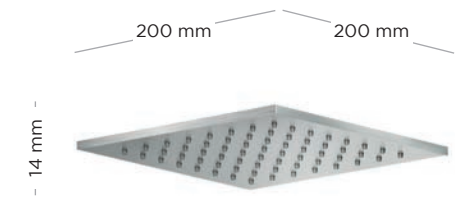

SO609

Rain Shower head 200x200
Soffione pioggia 200x200
Regendusche - Kopfbrause 200x200
Douche à pluie 200x200