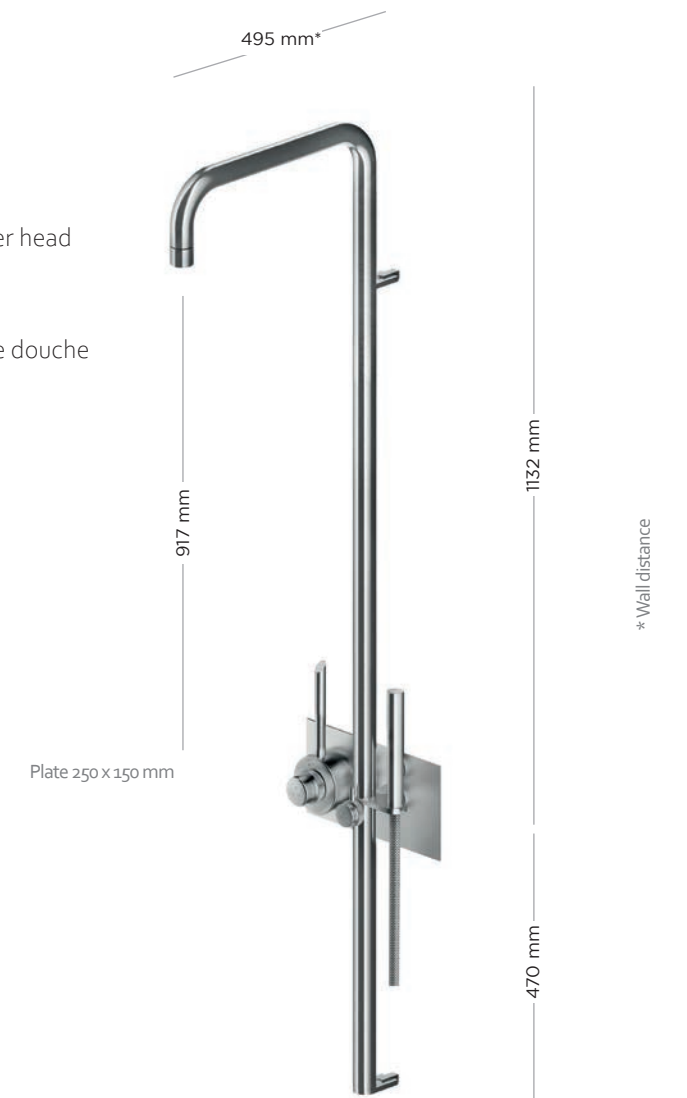

Rough in valve | Corpo incasso | Unterputzkörper | Corps encastrée
X29.936 **€ 1350**

043845238V
Stainless Steel
€ 2800