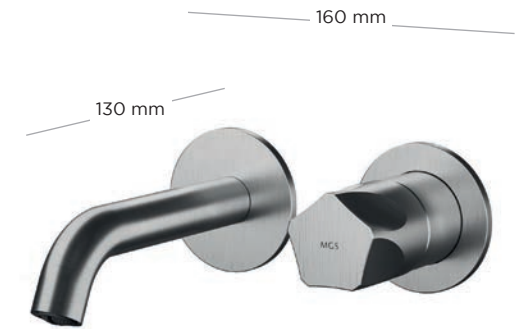

Bronze

PE295

Single lever mixer and spout wall mounted
Miscelatore monocomando a canna da muro
Wand - Einhebelmischer
Mitigeur mural monocommande

G 1/2" universal rough-in valve for 2 holes wall mounted mixer | G1/2" Parte incasso universale per miscelatori 2 fori da muro | G1/2" universal Unterputz Einheit für 2 - Loch Wandmischer | G1/2" Partie encastée universal pour mitigeur 2 trous à mur

X69.1082 EU € 455

G 1/2" universal rough-in valve for 2 holes wall mounted mixer -left | G1/2" Parte incasso universale per miscelatori 2 fori da muro - sinistro
G1/2" universal Unterputz Einheit für 2 - Loch Wandmischer - links | G1/2" Partie encastée universal pour mitigeur 2 trous à mur - gauche

X69.1082 EU L € 455

Valves extension 15 mm | Prolunghe aste manopole 15 mm | Verlängerungsset UP - Einheit 15 mm | Rallonges raccordement poignées 15 mm

SV9KPI.357 € 158

FEATURES

FINISHES

All finishes over matte solid stainless steel - Finiture su base acciaio massiccio satinato - Oberflächenfinish über massiven gebürsteten Edelstahl - finissages sur acier massif brossé
VAT not included - prezzi IVA esclusa - Preise ohne MWST - prix hors TVA

0295PE238B T

Stainless Steel

€ 610

0295PE438B T

Black Steel

€ 970

0295PE838B T

Titanium

€ 970

0295PEH38B T

Bronze

€ 970

0295PEL38B T

Light Gold

€ 970