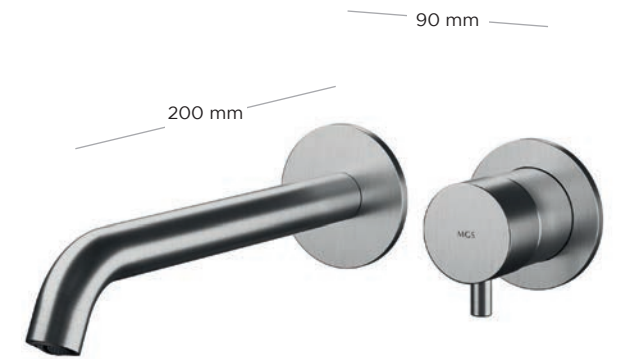

0292MB238B
Stainless Steel
€ 340

0292MB438B
Black Steel
€ 560

0292MB838B
Titanium
€ 560

0292MBH38B
Bronze
€ 560

0292MBL38B
Light Gold
€ 560

Bronze

MB294

Single lever mixer and spout wall mounted
Miscelatore monocomando a canna da muro
Wand - Einhebelmischer
Mitigeur mural monocommande